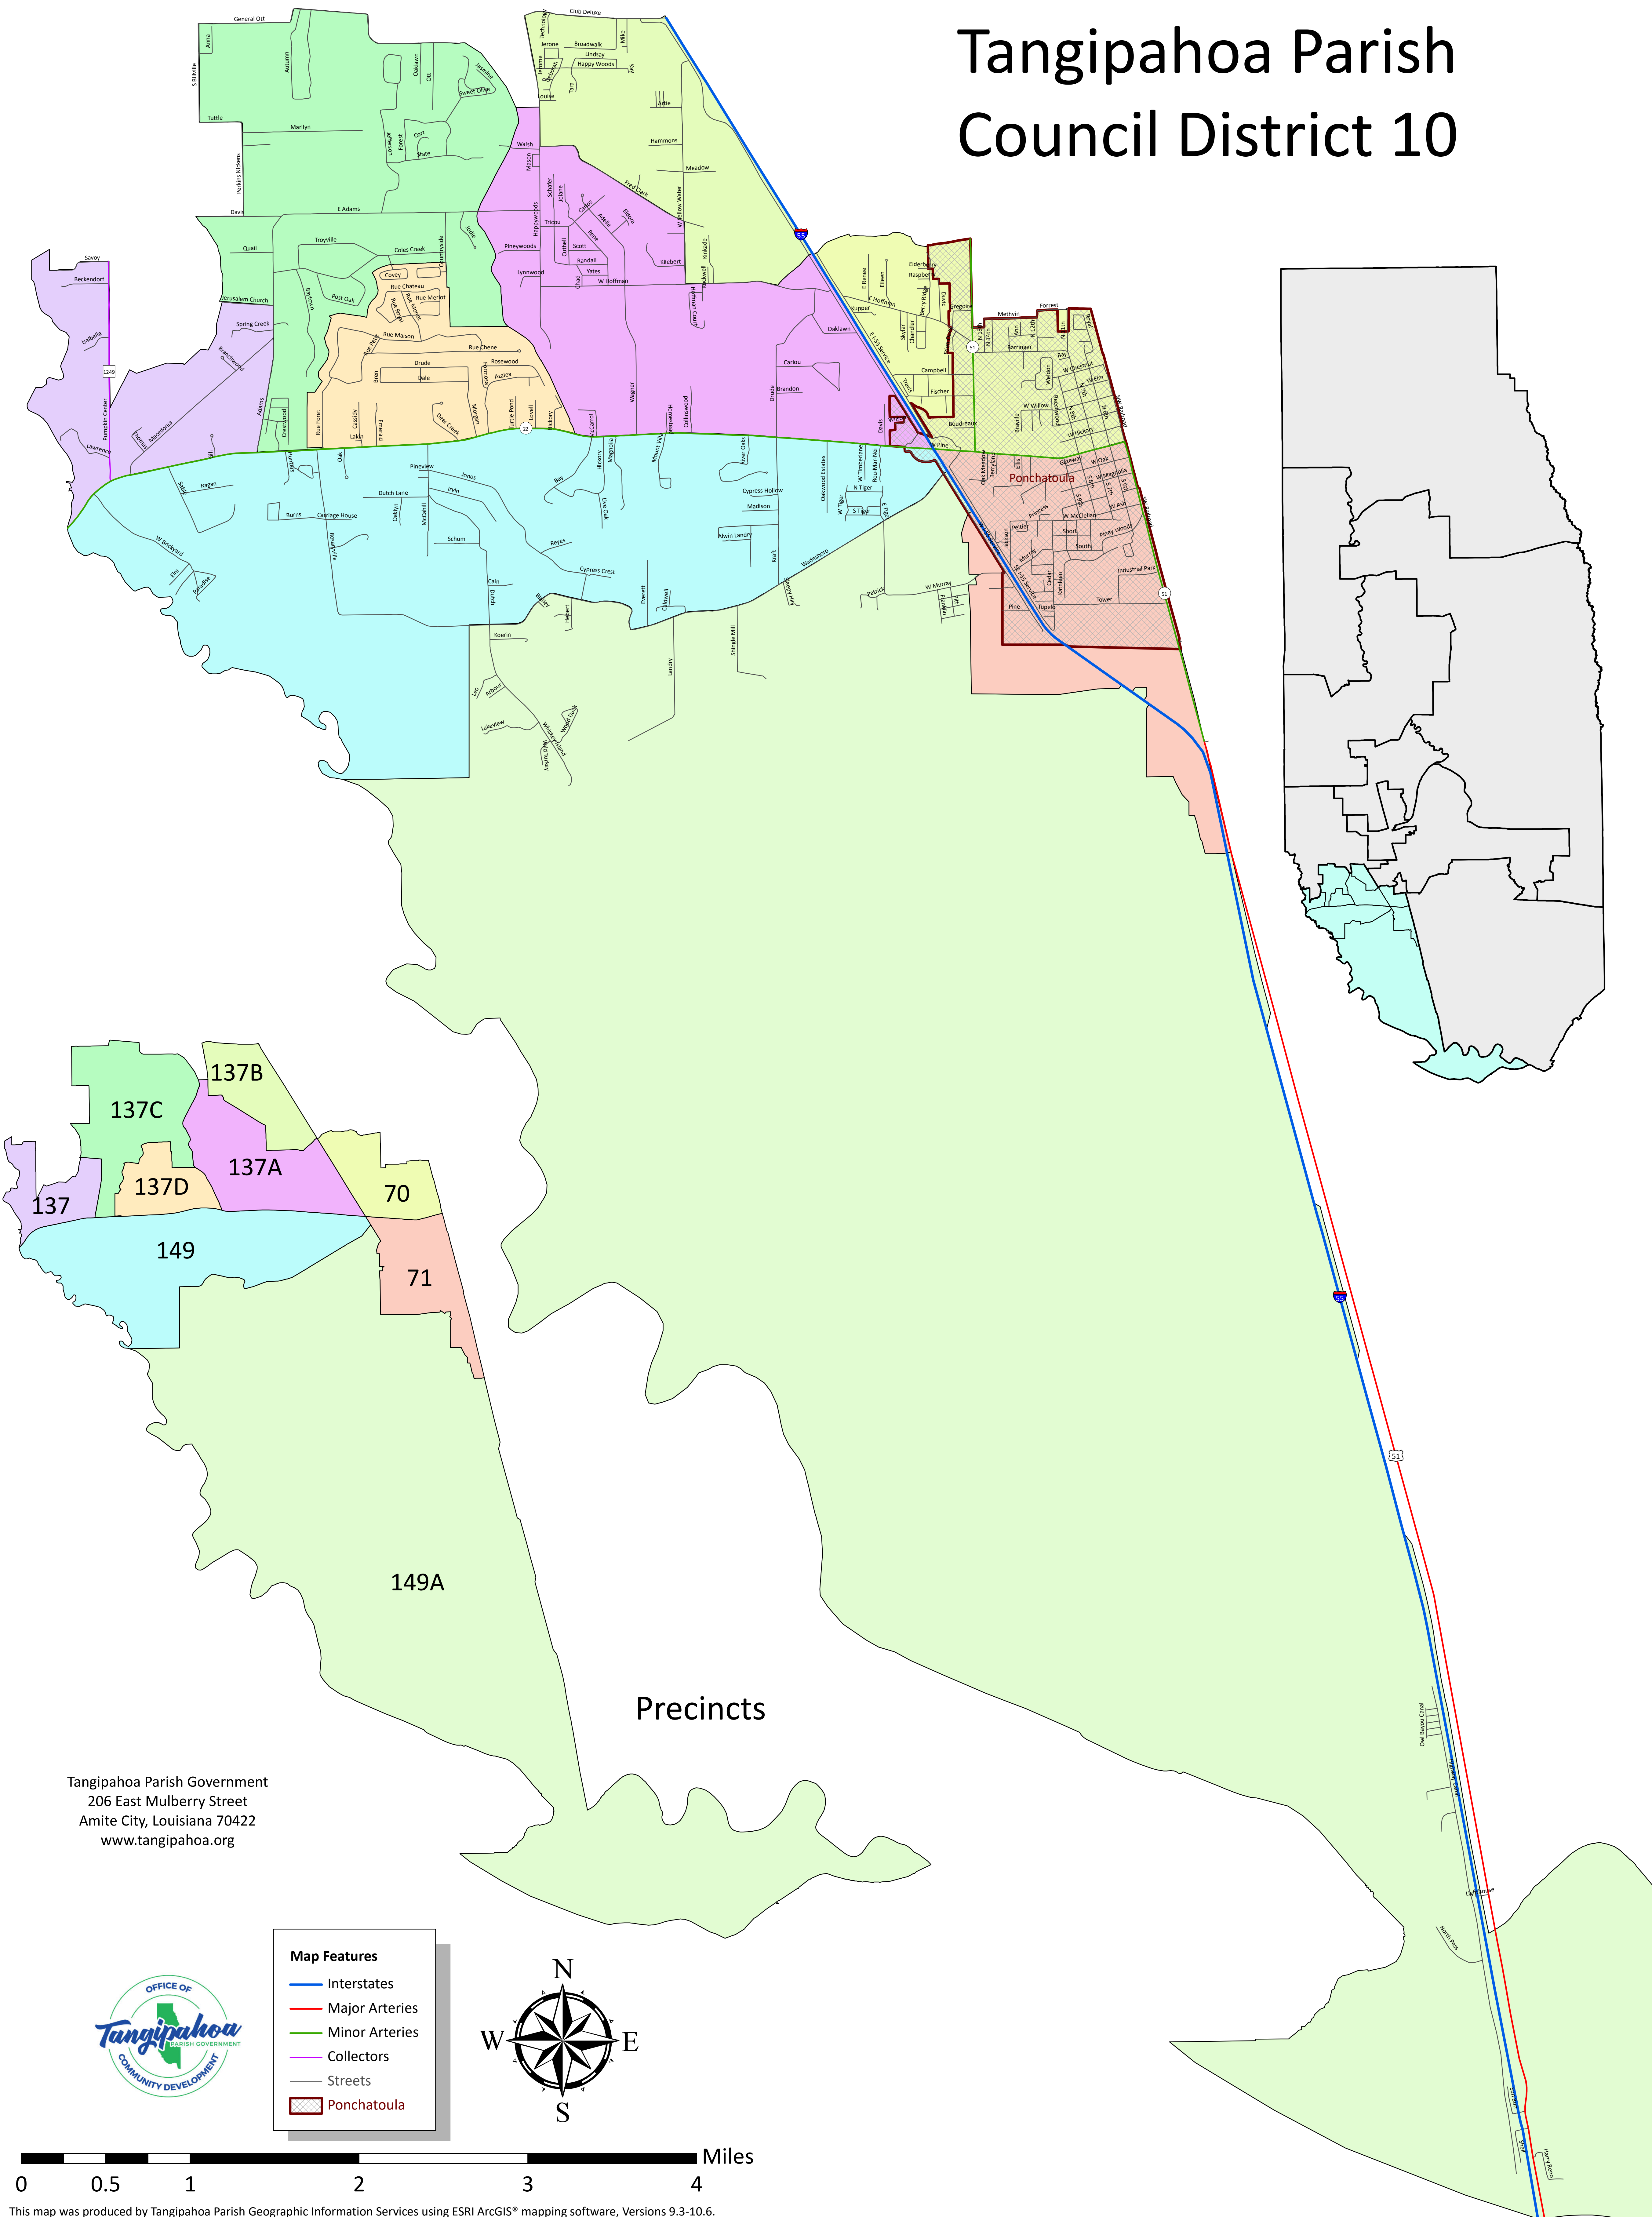

# Tangipahoa Parish Council District 10

Tangipahoa Parish Government  
206 East Mulberry Street  
Amite City, Louisiana 70422  
[www.tangipahoa.org](http://www.tangipahoa.org)

Map Features	
	Interstates
	Major Arteries
	Minor Arteries
	Collectors
	Streets
	Ponchatoula

0 0.5 1 2 3 4 Miles

This map was produced by Tangipahoa Parish Geographic Information Services using ESRI ArcGIS® mapping software, Versions 9.3-10.6.  
NOTE: This map is for planning purposes only. It is not a legally recorded plan, survey, official tax map or engineering schematic, and is not intended to be used as such. Data included in this map were obtained from various sources at various scales, and the actual or relative geographic location of any feature is only as accurate as the source data.  
Copyright © 2010-2018, Tangipahoa Parish, Louisiana. All rights reserved.