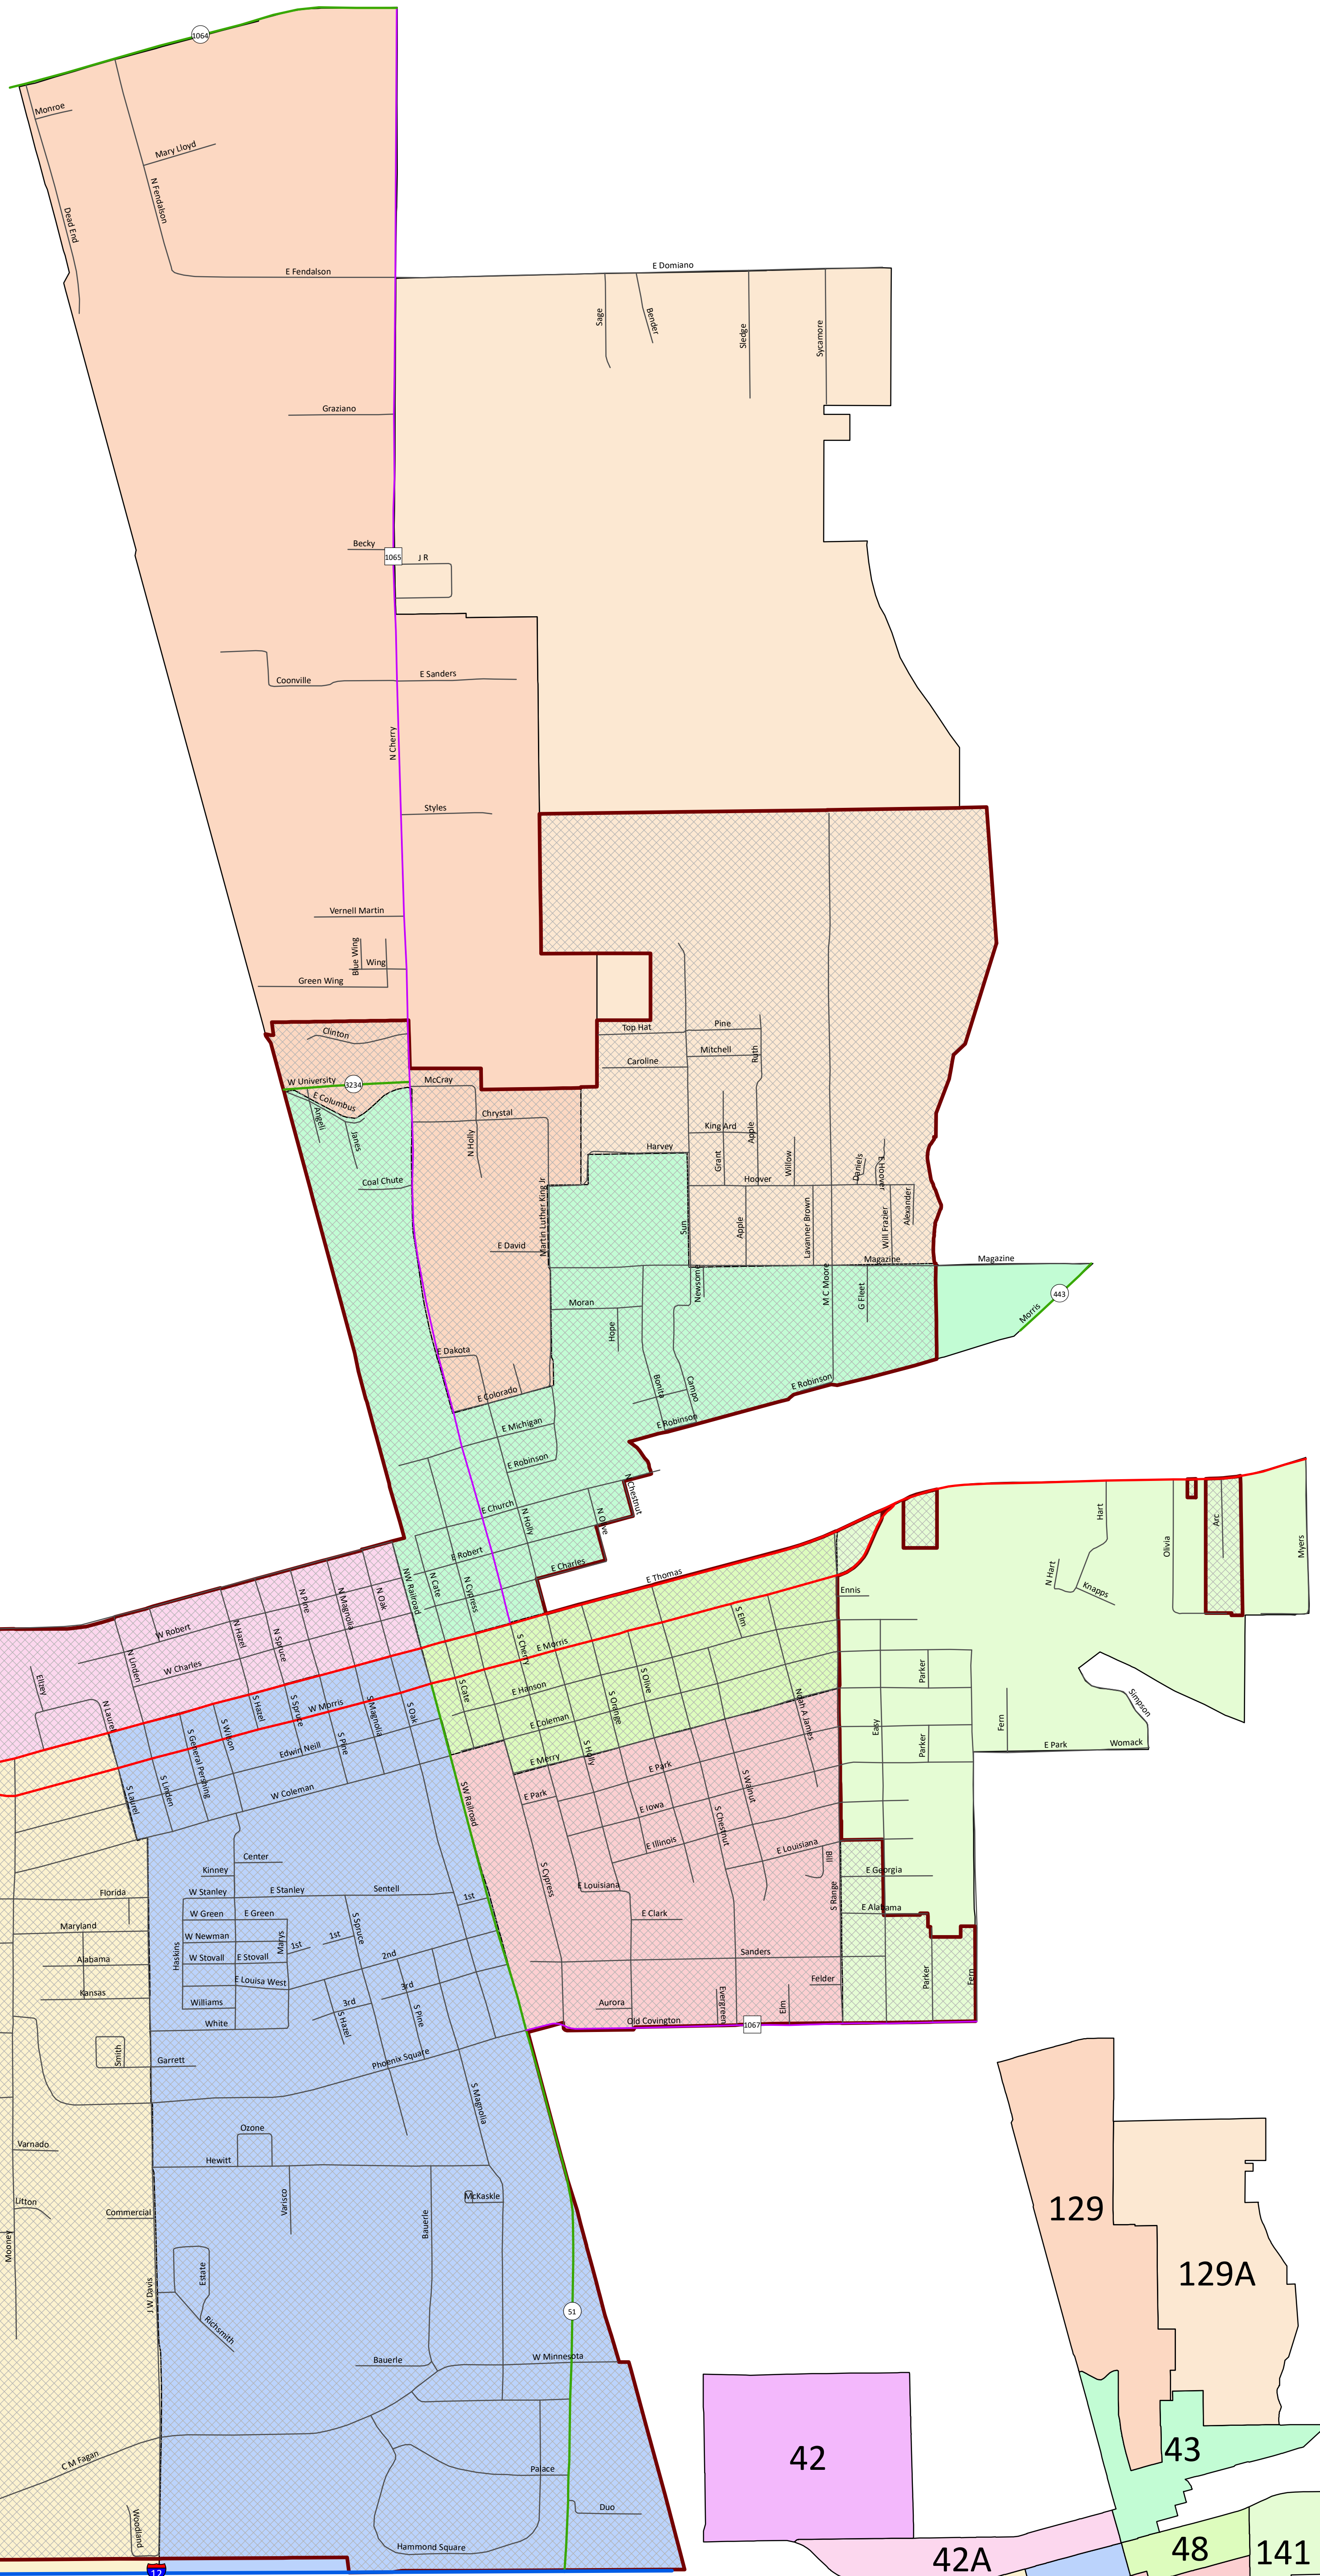

Tangipahoa Parish Council District 7

Tangipahoa Parish Government
 206 East Mulberry Street
 Amite City, Louisiana 70422
www.tangipahoa.org

Map Features	
	Interstates
	Major Arteries
	Minor Arteries
	Collectors
	Streets
	Hammond

Precincts

This map was produced by Tangipahoa Parish Geographic Information Services using ESRI ArcGIS® mapping software, Versions 9.3-10.6.
 NOTE: This map is for planning purposes only. It is not a legally recorded plan, survey, official tax map or engineering schematic, and is not intended to be used as such. Data included in this map were obtained from various sources at various scales, and the actual or relative geographic location of any feature is only as accurate as the source data.
 Copyright © 2010-2018, Tangipahoa Parish, Louisiana. All rights reserved.